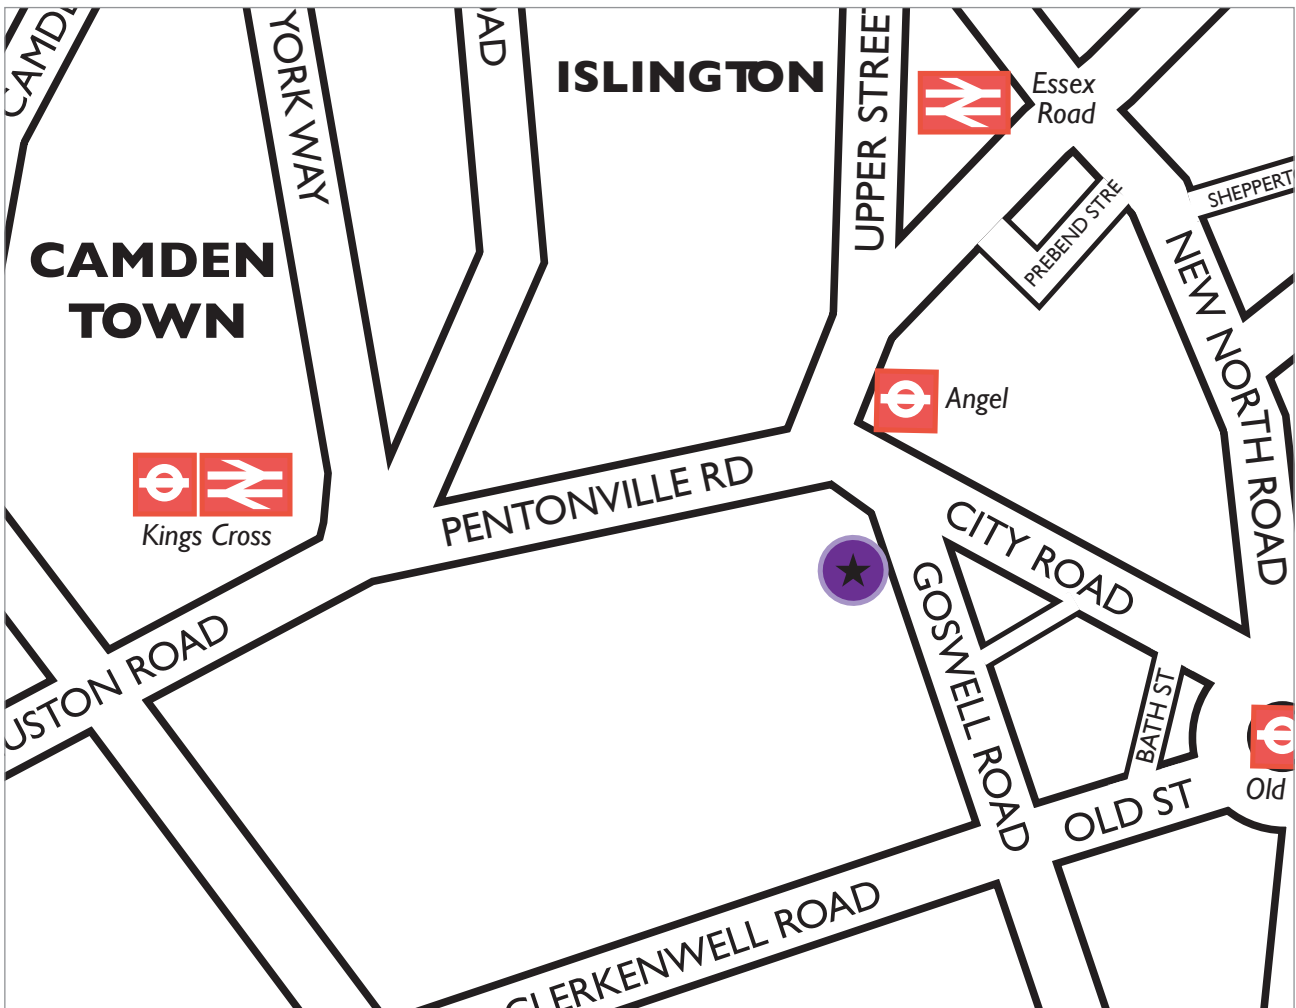

London's Leading College
City and Islington

HOW TO FIND

SIXTH FORM COLLEGE

The Angel
283-309 Goswell Road
London EC1V 7LA

Tel 020 7700 9333

 **Bus Routes**
4, 19, 30, 38, 43, 56, 73, 153, 205,
214, 274, 341, 394, 476

 **Underground**
Angel (Northern Line)

www.candi.ac.uk

CITY AND ISLINGTON
COLLEGE