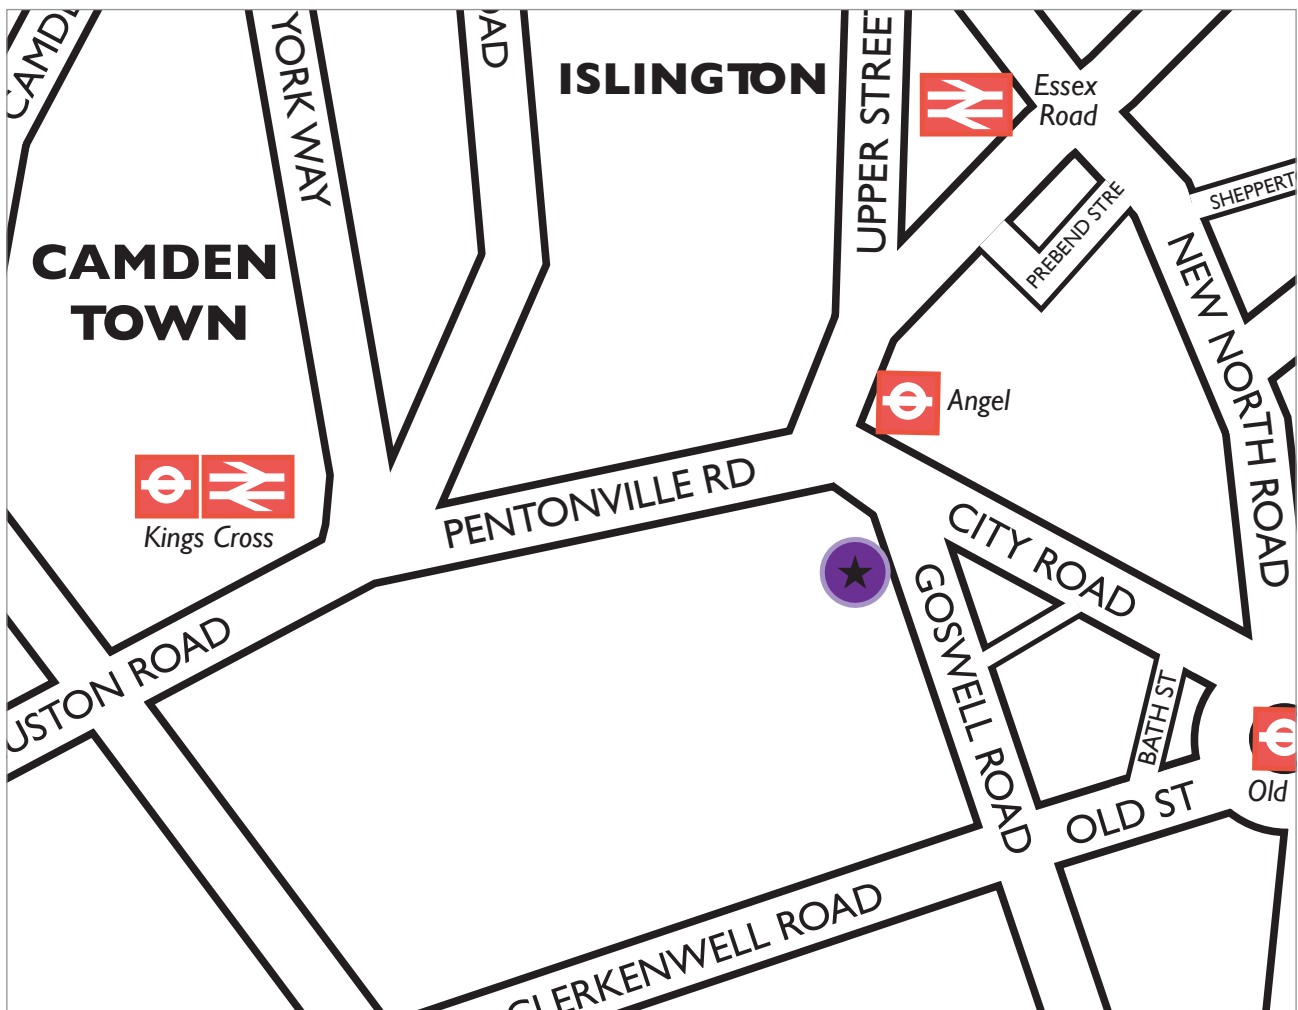

London's Leading College
City and Islington

HOW TO FIND

SIXTH FORM COLLEGE

The Angel
283-309 Goswell Road
London EC1V 7LA

Tel 020 7700 9333

 **Bus Routes**
4, 19, 30, 38, 43, 56, 73, 153, 205,
214, 274, 341, 394, 476

 **Underground**
Angel (Northern Line)

www.candi.ac.uk

CITY AND ISLINGTON
COLLEGE