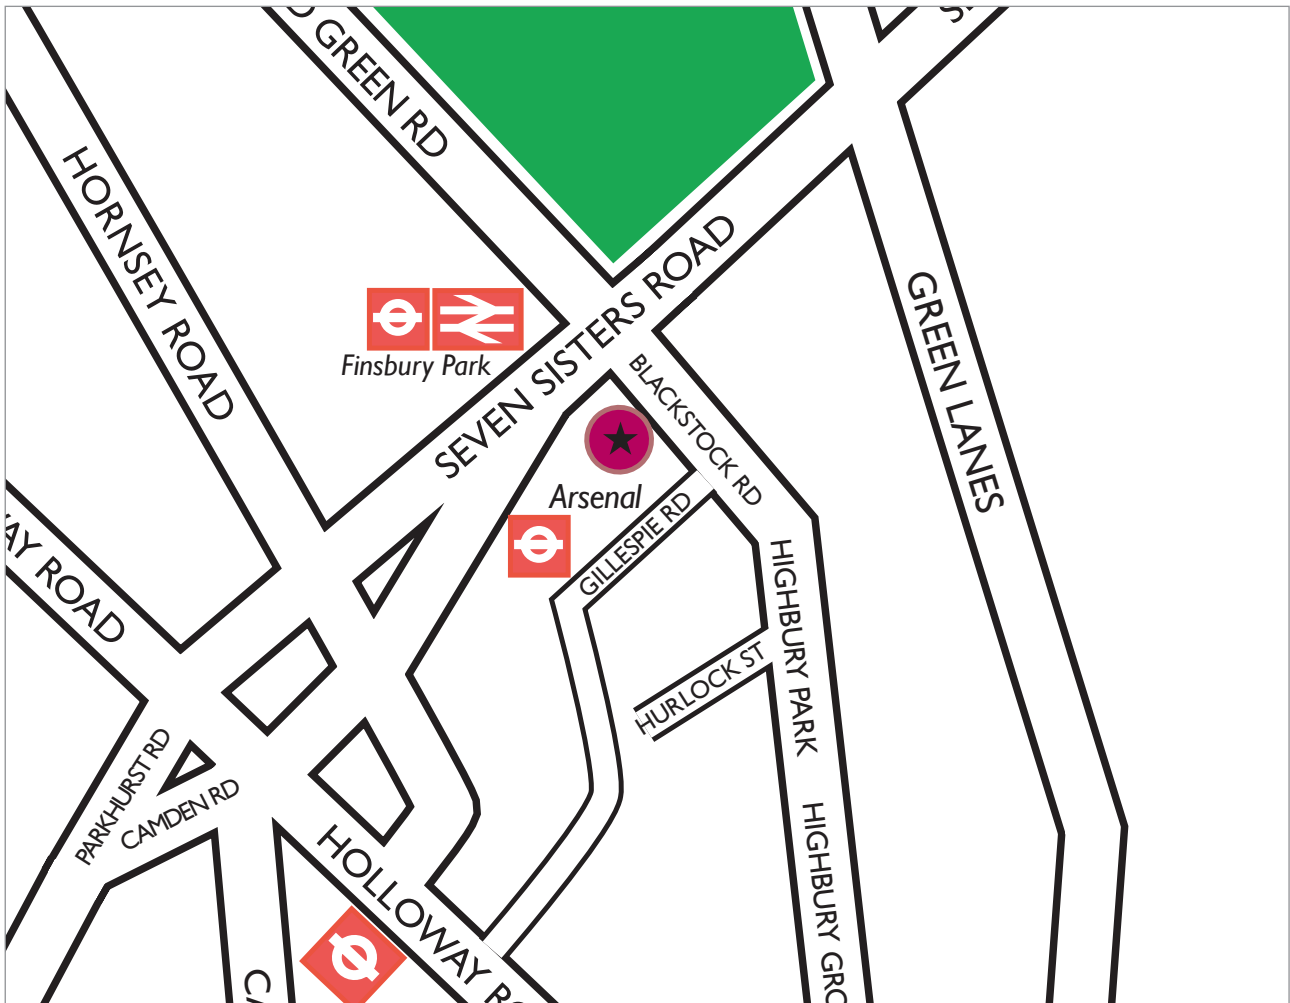

London's Leading College  
City and Islington

HOW TO FIND

CENTRE FOR LIFELONG LEARNING

28-42 Blackstock Road  
Finsbury Park  
London N4 2DG

Tel 020 7700 9333

 **Bus Routes**

4, 19, 29, 106, 153, 210, 236, 253,  
254, 259, 279, W3, W7, W3, W7

 **Underground/British Rail**

 Finsbury Park (Piccadilly & Victoria Lines)

[www.candi.ac.uk](http://www.candi.ac.uk)

CITY AND ISLINGTON  
COLLEGE