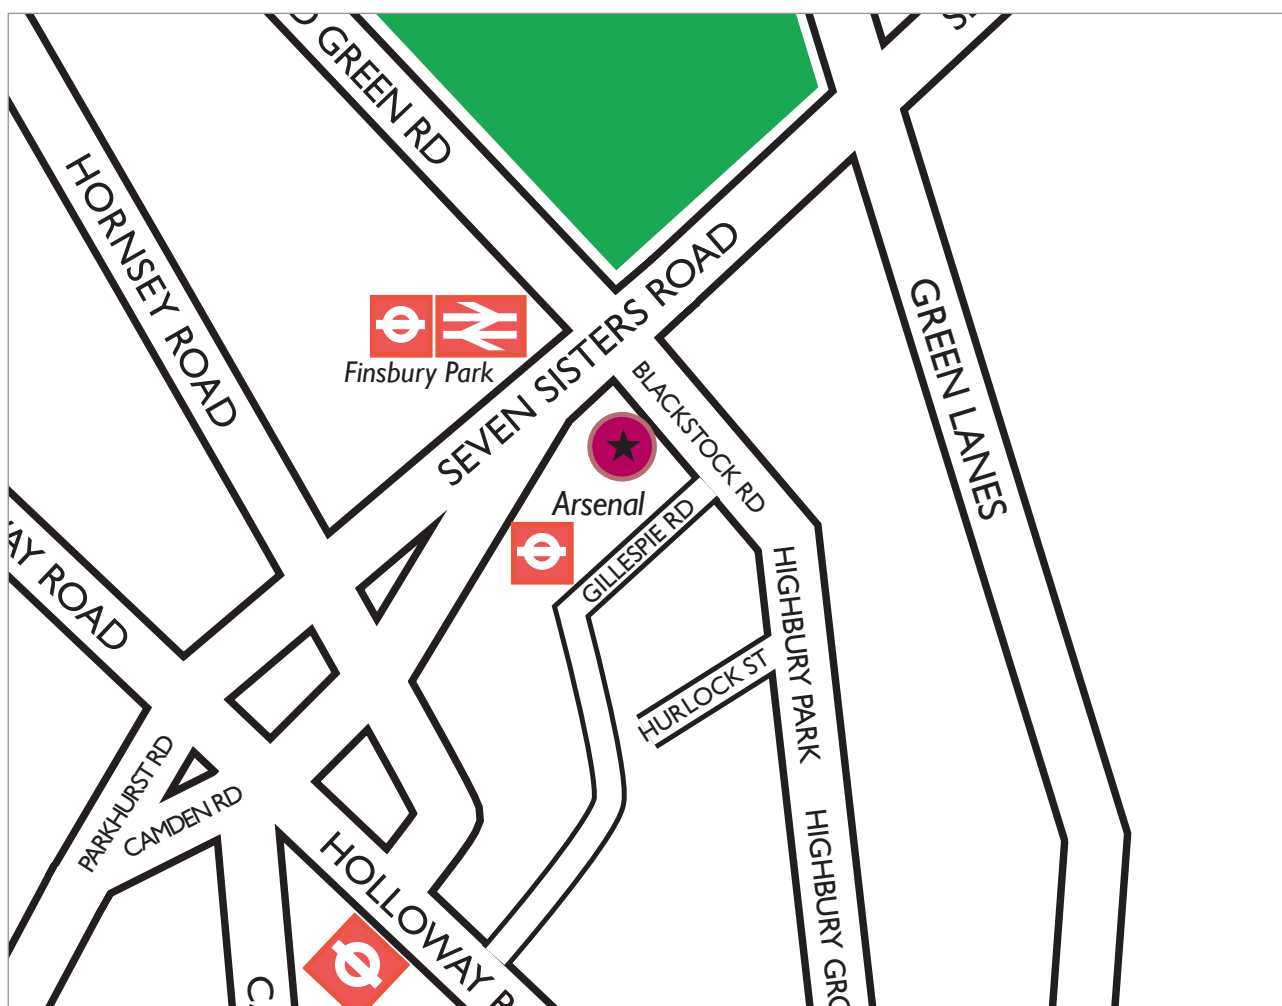

HOW TO FIND

CENTRE FOR LIFELONG LEARNING

28-42 Blackstock Road
Finsbury Park
London N4 2DG

Tel 020 7700 9333

 **Bus Routes**

4, 19, 29, 106, 153, 210, 236, 253,
254, 259, 279, W3, W7, W3, W7

 **Underground/British Rail**

 Finsbury Park (Piccadilly & Victoria Lines)

www.candi.ac.uk

CITY AND ISLINGTON
COLLEGE