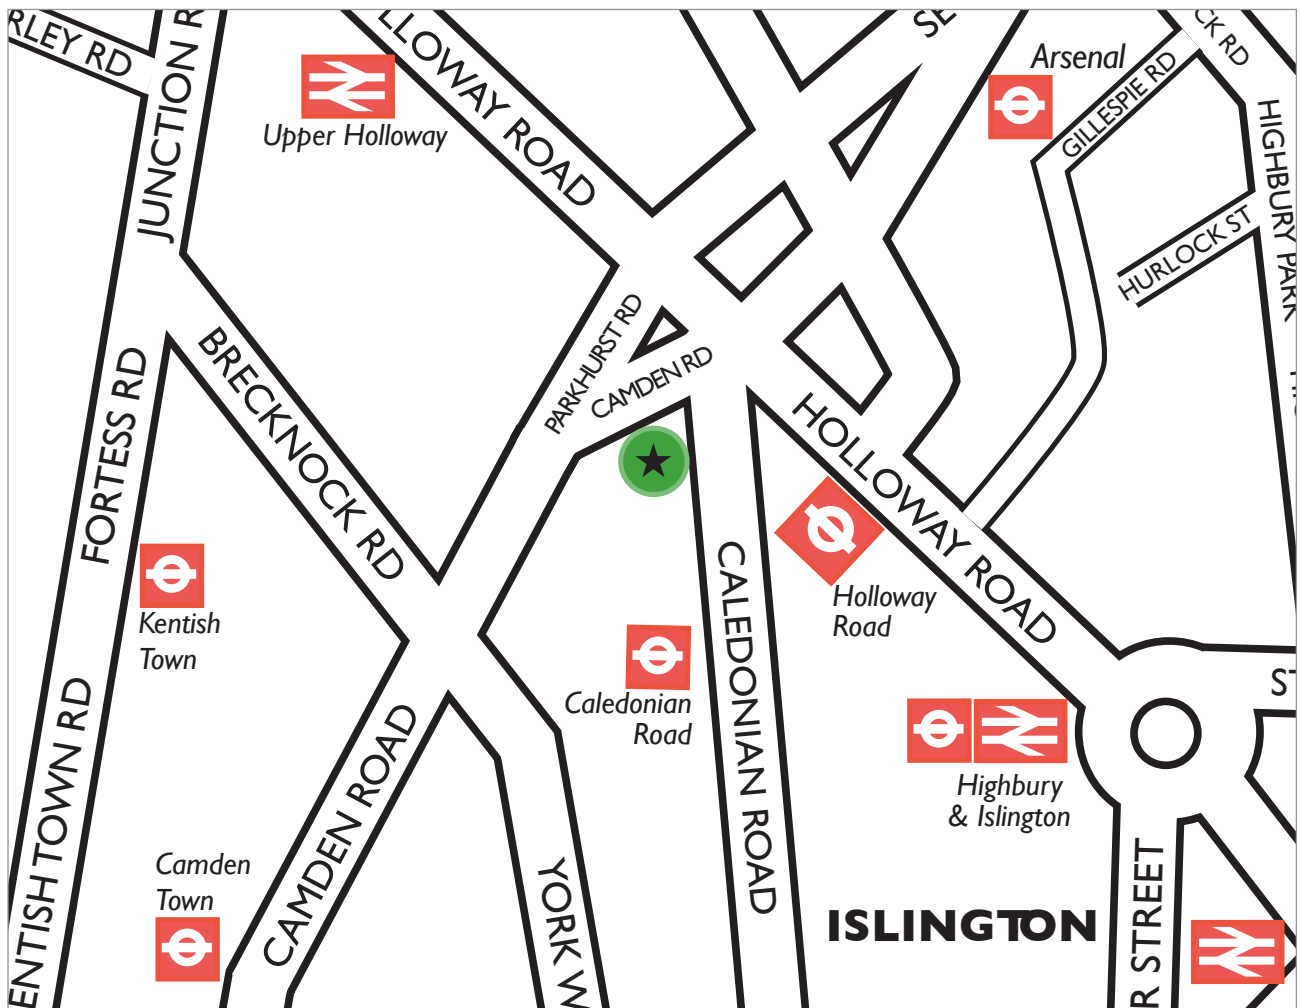

London's Leading College
City and Islington

HOW TO FIND

CENTRE FOR BUSINESS, ARTS AND TECHNOLOGY

444 Camden Road
London
N7 0SP

Tel 020 7700 9333

 **Bus Routes**
4, 17, 29, 43, 91, 153, 253, 254, 259,
271, 279, 393

 **Underground**
Holloway Road (Piccadilly Line)

www.candi.ac.uk

CITY AND ISLINGTON
COLLEGE